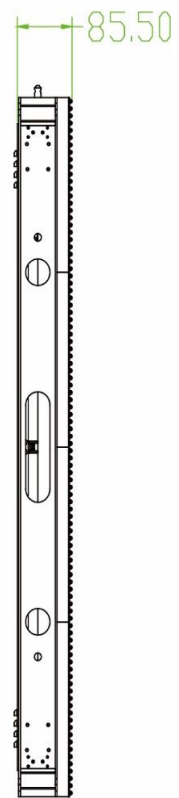

B1515 Pro SPECIFICATIONS

Versions: V20200312

Parameter		Value
Physical Parameter	Pixel Configuration	DIP570
	Pixel Pitch (mm)	15.6x15.6
	Pixel matrix per panel	64x64
	Pixel density (pixels/sq.m.)	4096
	Cabinet Dimensions (LxWxH)/ (mm)	1000X1000X85
	Module Dimensions (LxWxH)/ (mm)	500x250x25
	Transparency Rate	≥26%
	Panel material	Aluminum profile
	Cabinet weight (kg/panel)	22.5
	Module weight (kg/panel)	1.35
Electronic Parameter	Color Grayscale (Bit)	14-16bit
	Gray Scale per Color (level)	16384
	Refresh Rate (Hz)	3840
	Driving Type	static
	Signal Transmission Distance (m)	CAT5 cable: <100 m; Single mode fiber: <10 km
Optical Parameter	Brightness (nit)	8000/6000
	Optimal Horizontal Viewing Angle (°)	110
	Optimal Vertical Viewing Angle (°)	55
Electrical Parameter	AC Input Voltage (V)	AC: 200-240V
	AC Input Frequency (Hz)	60
	AC Input Power Maximum Value (W/m ²)	520/410
	AC Input Power Typical Value (W/m ²)	160/120
Circumstance Parameter	Storage Temperature (°C)	-40 -70
	Working Temperature (°C)	-40 -70
	IP rating (Front/Rear)	IP65/IP54
	Storage Humidity (RH)	10%~90%
	Working Humidity (RH)	10%~90%
	Lifetime Typical Value (hrs)	100000
Installation Type	Cabinet installation type	Fix
	Rigging Quantity (Vertical) (PCS)	\

If the parameter variation causing by product upgrades, all interpretation right belongs to Kingaurora.

B1515 Pro dimensional drawing

B1515 Pro pictures