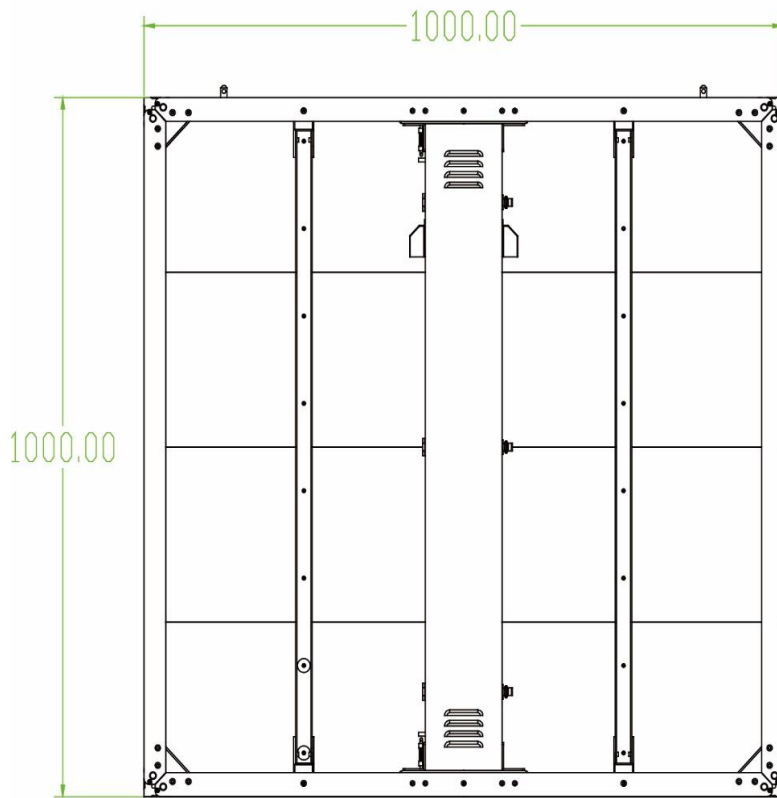

B1515 Pro SPECIFICATIONS

Versions: V20200312

Parameter		Value
Physical Parameter	Pixel Configuration	DIP570
	Pixel Pitch (mm)	15.6x15.6
	Pixel matrix per panel	64x64
	Pixel density (pixels/sq.m.)	4096
	Cabinet Dimensions (LxWxH)/ (mm)	1000X1000X85
	Module Dimensions (LxWxH)/ (mm)	500x250x25
	Transparency Rate	≥26%
	Panel material	Aluminum profile
	Cabinet weight (kg/panel)	22.5
	Module weight (kg/panel)	1.35
Electronic Parameter	Color Grayscale (Bit)	14-16bit
	Gray Scale per Color (level)	16384
	Refresh Rate (Hz)	3840
	Driving Type	static
	Signal Transmission Distance (m)	CAT5 cable: <100 m; Single mode fiber: <10 km
Optical Parameter	Brightness (nit)	8000/6000
	Optimal Horizontal Viewing Angle (°)	110
	Optimal Vertical Viewing Angle (°)	55
Electrical Parameter	AC Input Voltage (V)	AC: 200-240V
	AC Input Frequency (Hz)	60
	AC Input Power Maximum Value (W/m ²)	520/410
	AC Input Power Typical Value (W/m ²)	160/120
Circumstance Parameter	Storage Temperature (°C)	-40 -70
	Working Temperature (°C)	-40 -70
	IP rating (Front/Rear)	IP65/IP54
	Storage Humidity (RH)	10%~90%
	Working Humidity (RH)	10%~90%
	Lifetime Typical Value (hrs)	100000
Installation Type	Cabinet installation type	Fix
	Rigging Quantity (Vertical) (PCS)	\

If the parameter variation causing by product upgrades, all interpretation right belongs to Kingaurora.

B1515 Pro dimensional drawing

B1515 Pro pictures